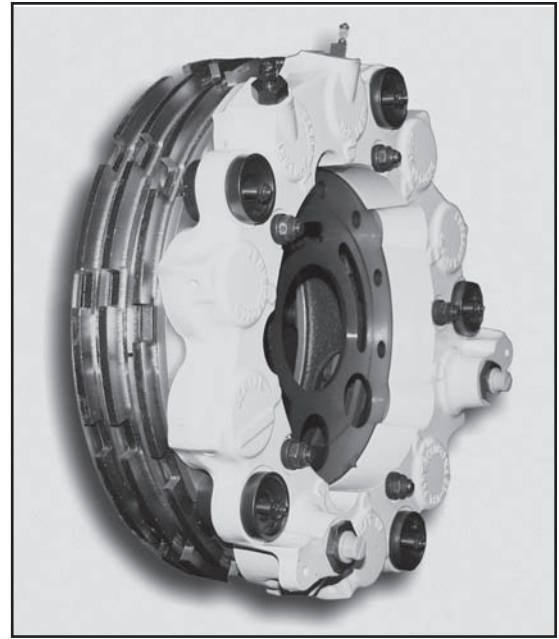

SABRELINER

40 & 60

FAA-PMA APPROVED Replacement Brake Parts

CORP & REGIONAL
BRAKES

RAPCO FLEET SUPPORT, inc. **AIRCRAFT BRAKES**

440 Cardinal Lane, Hartland, Wisconsin 53029 U.S.A.
For a list of distributors, Please call
(262) 367-6210 Phone, (262) 367-6219 Fax
www.rfsbrakes.com

This Brake Kit fits the following:

Sabreliner 40 & 60 when equipped with Goodyear/ABS brake assembly 9550338 series.

Rapco Fleet Support, Inc. to Goodyear / ABS Part Number cross-reference:

	QTY	RFS Part No.	Goodyear/ ABS P.N.	Part Description
RFS-9550338K Hot-Pac Kit Contents	3	RFS1055	5002531	Rotating Disc
	60	RFS3090	5003956	Wear Pad
	60	RFS8A18	GYR8A18	Rivet (Stationary)
	60	RFS18B9	GYR18B9	Rivet (Pressure & Back)
	1	RFS5175*	5003958	Pressure Plate Sub-assembly
	1	RFS4150	5002758	Pressure Plate
	2	RFS5125*	5003957	Stationary Disc Sub-assembly
	2	RFS2050	5002756	Stationary Disc

* These parts are sold as a Sub-Assembly with the wear pads already riveted on.

FAA-PMA APPROVED
Replacement Brake Parts