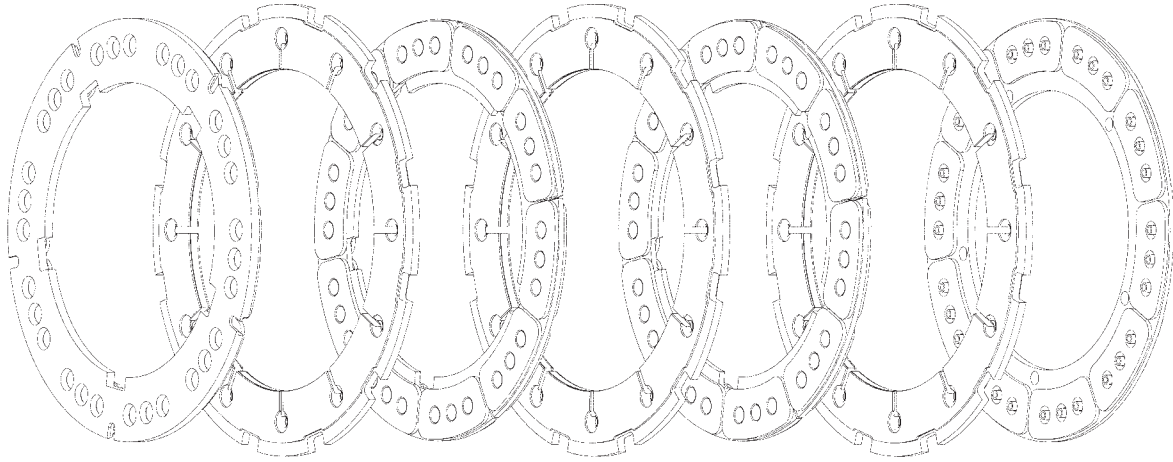

SABRELINER

40 & 60

FAA-PMA APPROVED Replacement Brake Parts

CORP & REGIONAL
BRAKES

RAPCO FLEET SUPPORT, inc. **AIRCRAFT BRAKES**

440 Cardinal Lane, Hartland, Wisconsin 53029 U.S.A.
For a list of distributors, Please call
(262) 367-6210 Phone, (262) 367-6219 Fax
www.rfsbrakes.com

This Brake Kit fits the following:

Sabreliner 40 & 60 when equipped with Goodyear/ABS brake assembly 9550338 series.

Rapco Fleet Support, Inc. to Goodyear / ABS Part Number cross-reference:

	QTY	RFS Part No.	Goodyear/ ABS P.N.	Part Description
RFS-9550338K Hot-Pac Kit Contents	3	RFS1055	5002531	Rotating Disc
	60	RFS3090	5003956	Wear Pad
	60	RFS8A18	GYR8A18	Rivet (Stationary)
	60	RFS18B9	GYR18B9	Rivet (Pressure & Back)
	1	RFS5175*	5003958	Pressure Plate Sub-assembly
	1	RFS4150	5002758	Pressure Plate
	2	RFS5125*	5003957	Stationary Disc Sub-assembly
	2	RFS2050	5002756	Stationary Disc

* These parts are sold as a Sub-Assembly with the wear pads already riveted on.

FAA-PMA APPROVED
Replacement Brake Parts