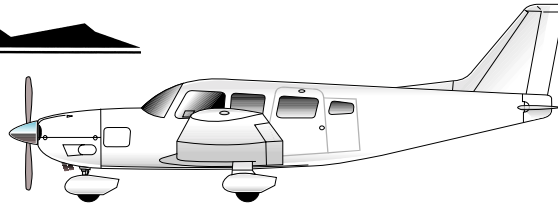

RAPCO, inc.**REPLACEMENT AIRCRAFT PARTS CO.**

Parts for the Piper PA-32-301 Saratoga

Brake Components:

Model	Year/Serial #	Brake Assy.	Part Number	Description
PA-32-301 Saratoga		30-65	RA164-02300 RA66-105 RA105-002	Disc Assembly Brake Pad Rivet
PA-32-301 Saratoga	Heavy Duty	30-83A	RA164-21600 RA66-62 RAPB-001	Disc Assembly Brake Pad Rivet
PA-32-301T Saratoga		30-65	RA164-02300 RA66-105 RA105-002	Disc Assembly Brake Pad Rivet
PA-32-301T Saratoga	Heavy Duty	30-83A	RA164-21600 RA66-62 RAPB-001	Disc Assembly Brake Pad Rivet

Filters & Vacuum Pumps:

Model	Engine	Air Pumps		Air Filters		
		Overhauled	New	Inline	Inlet (Repl. Element)	Regulator
PA-32RT-301T	LYC TIO-540-S	211CC	RA215CC		RA1J7-1 (RAD9-18-1)	RAB3-5-1
PA-32-301T	LYC TIO-540-S	211CC	RA215CC		RA1J7-1 (RAD9-18-1)	RAB3-5-1