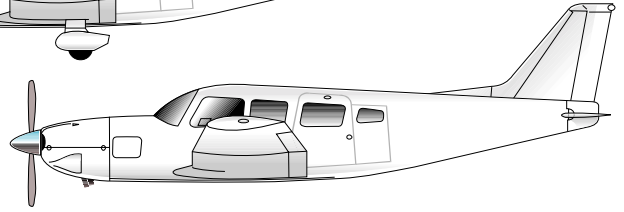

RAPCO, inc.**REPLACEMENT AIRCRAFT PARTS CO.**

Parts for the Piper PA-32-301 Saratoga

Brake Components:

Model	Year/Serial #	Brake Assy.	Part Number	Description
PA-32-301 Saratoga		30-65	RA164-02300 RA66-105 RA105-002	Disc Assembly Brake Pad Rivet
PA-32-301 Saratoga	Heavy Duty	30-83A	RA164-21600 RA66-62 RAPB-001	Disc Assembly Brake Pad Rivet
PA-32-301T Saratoga		30-65	RA164-02300 RA66-105 RA105-002	Disc Assembly Brake Pad Rivet
PA-32-301T Saratoga	Heavy Duty	30-83A	RA164-21600 RA66-62 RAPB-001	Disc Assembly Brake Pad Rivet

Filters & Vacuum Pumps:

Model	Engine	Air Pumps		Air Filters		
		Overhauled	New	Inline	Inlet (Repl. Element)	Regulator
PA-32RT-301T	LYC TIO-540-S	211CC	RA215CC		RA1J7-1 (RAD9-18-1)	RAB3-5-1
PA-32-301T	LYC TIO-540-S	211CC	RA215CC		RA1J7-1 (RAD9-18-1)	RAB3-5-1