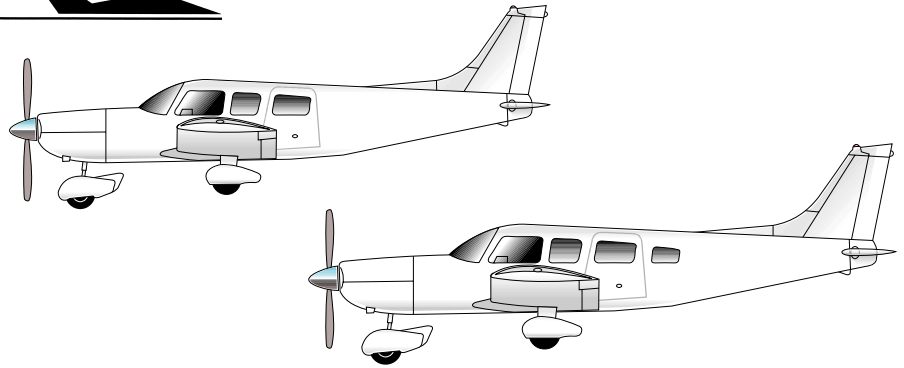

RAPCO, inc.**REPLACEMENT AIRCRAFT PARTS CO.**

Parts for the
Piper
PA-32-260 and -300
Cherokee Six

Brake Components:

Model	Year/Serial #	Brake Assy.	Part Number	Description
PA-32-260	32-1 and on	30-65	RA164-02201 RA66-105 RA105-002	Disc Assembly Brake Pad Rivet
PA-32-260	1974 and on	30-65	RA164-02300 RA66-105 RA105-002	Disc Assembly Brake Pad Rivet
PA-32-260	Heavy Duty Option	30-83	RA164-21600 RA66-62 RAPB-001	Disc Assembly Brake Pad Rivet
PA-32-300	34-40000 thru 32-7240100	30-65	RA164-02201 RA66-105 RA105-002	Disc Assembly Brake Pad Rivet
PA-32-300	1974 and on	30-65	RA164-02300 RA66-105 RA105-002	Disc Assembly Brake Pad Rivet
PA-32-300	Heavy Duty Option	30-83	RA164-21600 RA66-62 RAPB-001	Disc Assembly Brake Pad Rivet

Fuel Pumps:

Model	Part Number	OEM Part Number
PA-32-300 Cherokee Six	1B5-6	481 708

Filters & Vacuum Pumps:

Model	Engine	Air Pumps		Air Filters		
		Overhauled	New	Inline	Inlet (Repl. Element)	Regulator
PA-32-260	LYC O-540-E	211CC	RA215CC		RA1J7-1 (RAD9-18-1)	RAB3-5-1
PA-32-300	LYC IO-540-K	211CC	RA215CC		RA1J7-1 (RAD9-18-1)	RAB3-5-1

RAPCO, inc.**REPLACEMENT AIRCRAFT PARTS CO.**
**Parts for the
Cherokee Six, cont.**

Propeller De Ice Products:

Boots & Leads

Model	Notes	Propeller	Part Number	Description/Sub Assy
PA-32-300		HC-C2YK-1	RA1314-2	On Boot