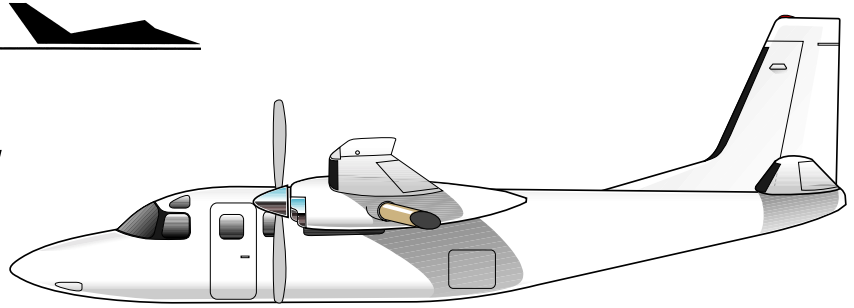

**RAPCO, inc.****REPLACEMENT AIRCRAFT PARTS CO.**

Parts for the  
**Gulfstream Aerospace/  
 Aero Commander  
 600 and 700 Series**

**Brake Components:**

Model	Year/Serial#	Brake Assy	Part Number	Description
680-F, FL, FL(P), 680T, -V, -W, 681, 685, 690, 690A thru D, 695, -A, -B	Conv. Kit# 199-80	30-107C	RA164-07200 Cle 066-09000** RAPB-002	Disc Assembly Brake Pad Rivet
680-F, FL, FL(P), 680T, -V, -W, 681, 685, 690, 690A thru D, 695, -A, -B	Conv. Kit# 199-80A	30-107D	RA164-07200 Cle 066-09000** RAPB-002	Disc Assembly Brake Pad Rivet
690B, -C, 695, -A, 840, 980, 1000	1980 and on		RA164-07200 Cle 066-09000** RAPB-002	Disc Assembly Brake Pad Rivet
700		30-93A	RA164-05006 RA66-22 RAPB-001	Disc Assembly Brake Pad Rivet

**Filters & Vacuum Pumps:**

Model	Engine	Air Pumps		Air Filters		
		Overhauled	New	Inline	Inlet (Repl. Element)	Regulator
700	LYC TIO-540-R	211CC	RA215CC	RA1J4-7	(RAD9-14-5)	RAB3-5-1
		441CC*	RA441CC*	RA1J4-7	(RAD9-14-5)	RAB3-5-1
H-700	LYC TIO-540-U	211CC	RA215CC	RA1J4-7	(RAD9-14-5)	RAB3-5-1
		441CC-7*	RA441CC*	RA1J4-7	(RAD9-14-5)	RAB3-5-1

**Fuel Pumps:**

Model	Pump	OEM Part Number
680T, V, W, 681, 690, 690A, B	1D3-4	630309-503
690C, D, 695, 695A, B,	3B7-4	
700	1C6-17 2B7-35 2B6-38	
G-1159, A, B	1B5-10 (Oil Pump)	

\* Vacuum Pump For Aircraft Equipped With De-Ice.