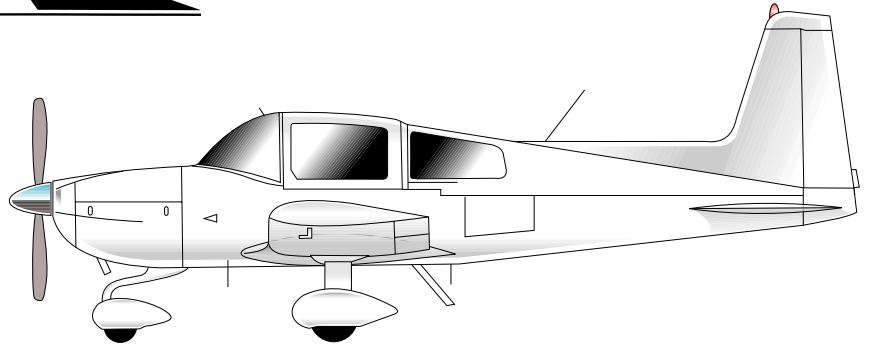

Parts for the
Grumman American
(Gulfstream Aerospace)
AA-5 Traveler, AA-5A
Cheetah, AA-5B Tiger

Brake Components:

Model	Year/Serial#	Brake Assy	Part Number	Description
AA-5	all models thru 1974	30-55B	RA164-02000 RA66-105 RA105-002	Disc Assembly Brake Pad Rivet
AA-5A, AA-5B	1975 and on	30-56B	RA164-02000 RA66-105 RA105-002	Disc Assembly Brake Pad Rivet

Filters & Vacuum Pumps:

Model	Engine	Air Pumps		Air Filters		
		Overhauled	New	Inline	Inlet (Repl. Element)	Regulator
Traveler AA-5	LYC O-320-E	211CC	RA215CC		RA1J7-1 (RAD9-18-1)	RAB3-5-1
Cheetah AA-5A	LYC O-320-E	211CC	RA215CC		RA1J7-1 (RAD9-18-1)	RAB3-5-1
Tiger AA-5B	LYC O-360	211CC	RA215CC		RA1J7-1 (RAD9-18-1)	RAB3-5-1