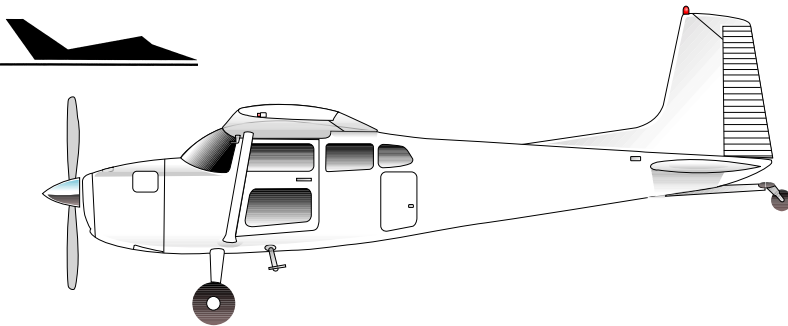

Parts for the Cessna 185 Series

Brake Components:

Model	Year/Serial #	Brake Assembly	Part Number	Description
185, 185A, 185B, A185E, A185F	Conv. Kit# 199-60 (orig. Goodyear)	30-52	RA164-01501 RA66-105 RA105-002	Disc Assembly Brake Pad Rivet
185, 185A thru E, A185E, A185F	Conv. Kit# 199-62 (orig. Goodyear)	30-52N	RA164-03601 RA66-105 RA105-002	Disc Assembly Brake Pad Rivet
185, 185A thru E, A185E, A185F	Conv. Kit# 199-62A (orig. Goodyear)	30-52N	RA164-08300 RA66-105 RA105-002	Disc Assembly Brake Pad Rivet
185, 185A	185-0001 thru 185-0512	30-21	RA164-00700 RA66-106 RA105-002	Disc Assembly Brake Pad Rivet
185B	185-0513 thru 185-0653	30-21	RA164-00700 RA66-106 RA105-002	Disc Assembly Brake Pad Rivet
185C, D, E	185-0654 thru 185-1095	30-52	RA164-01501 RA66-105 RA105-002	Disc Assembly Brake Pad Rivet
A185E, F	185-1096 and on	30-52	RA164-01501 RA66-105 RA105-002	Disc Assembly Brake Pad Rivet
A185E, F	185-1471 and on	30-52N	RA164-03601 RA66-105 RA105-002	Disc Assembly Brake Pad Rivet
A185E	185-1150 thru 185-1447	30-21	RA164-00700 RA66-106 RA105-002	Disc Assembly Brake Pad Rivet

Filters & Vacuum Pumps:

Model	Engine	Air Pumps		Air Filters		
		Overhauled	New	Inline	Inlet (Repl. Element)	Regulator
185 thru 185E	TCM IO-470-F	212CW	RA216CW			RAB3-5-1